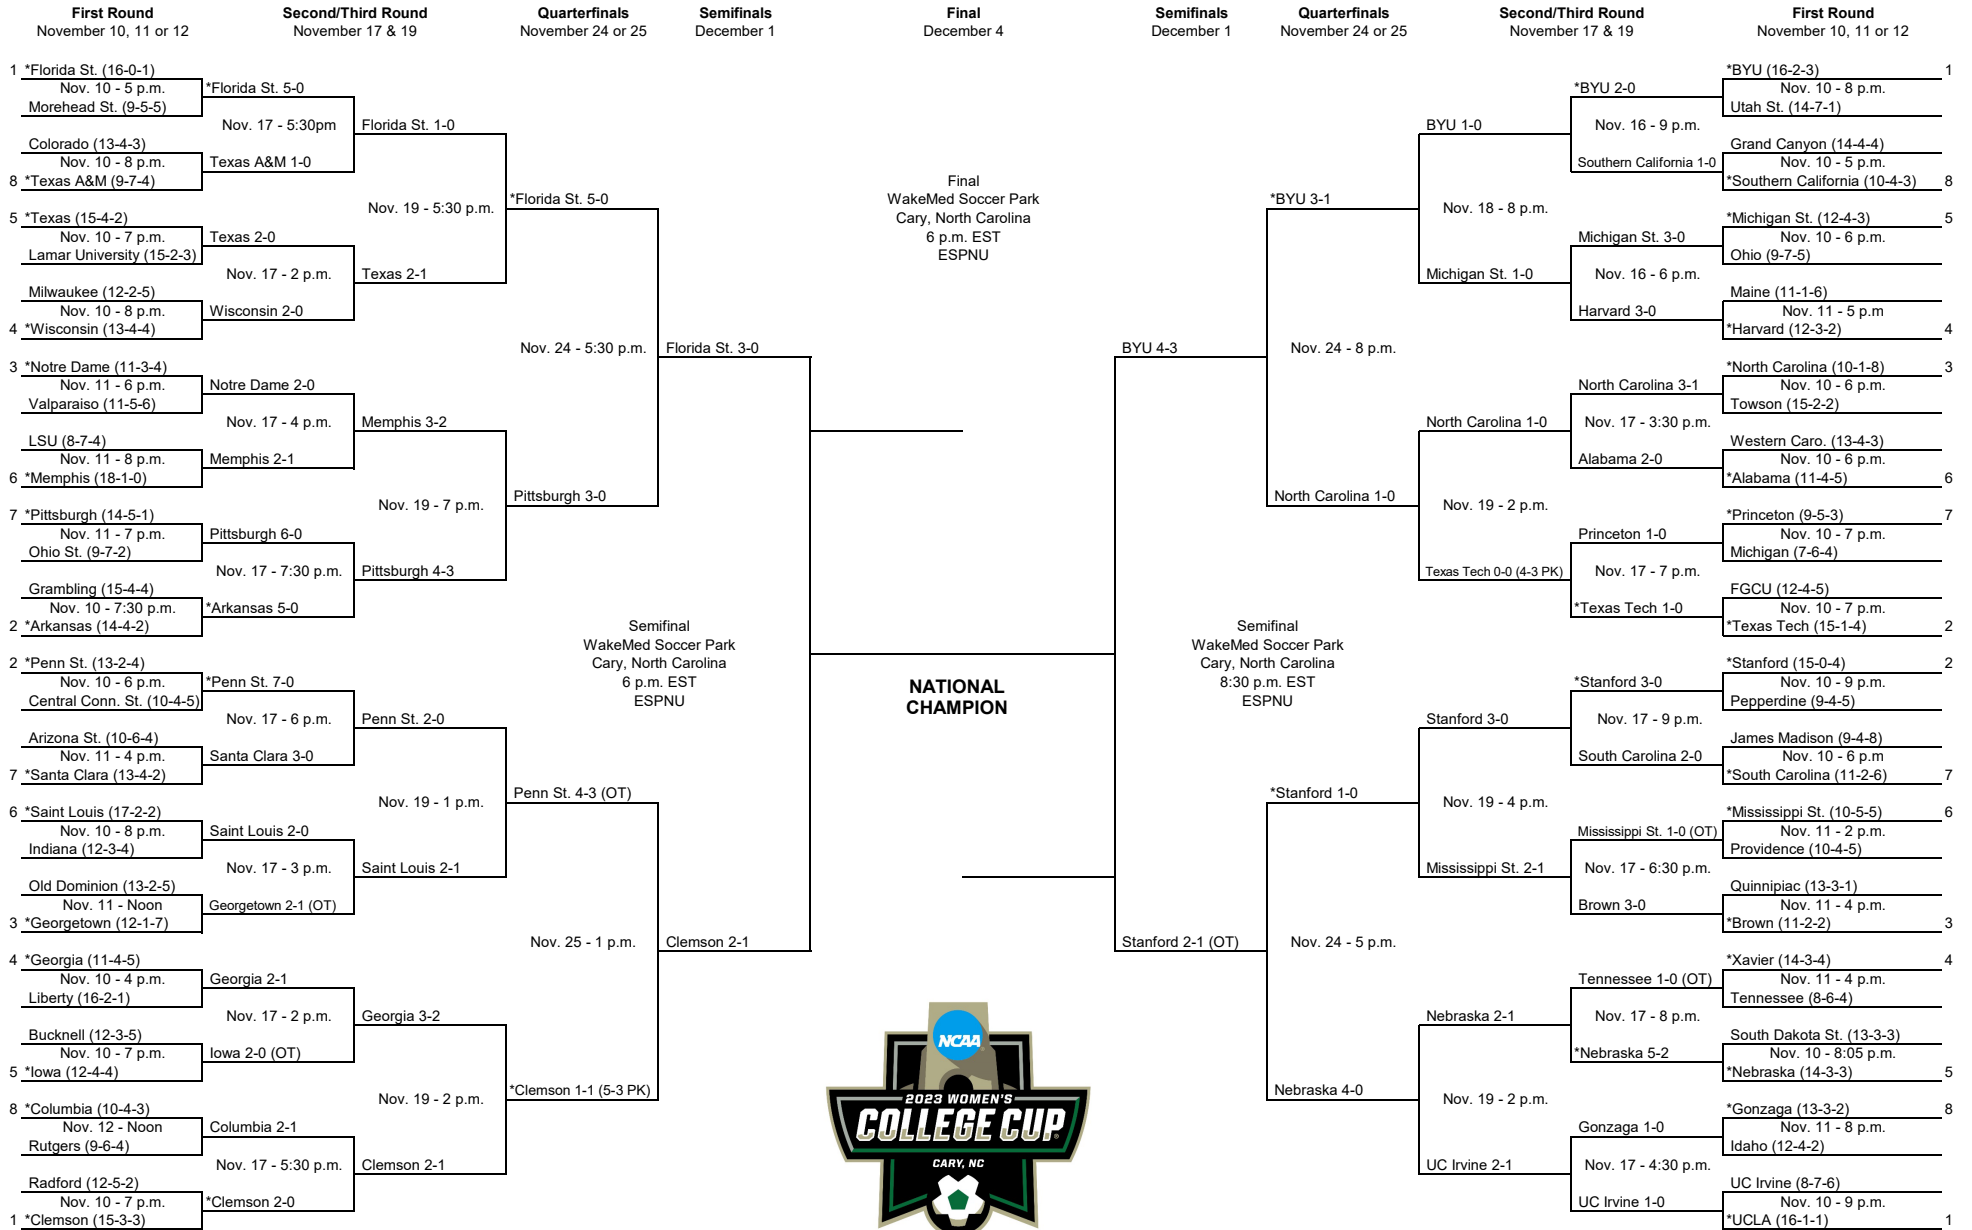

2023 DIVISION I WOMEN'S SOCCER CHAMPIONSHIP

*Host institution for preliminary round games.
 All game times are Eastern standard time.
 Order of semifinal games determined after quarterfinal round games are completed.
 Second semifinal game will begin 45 minutes after conclusion of first gam